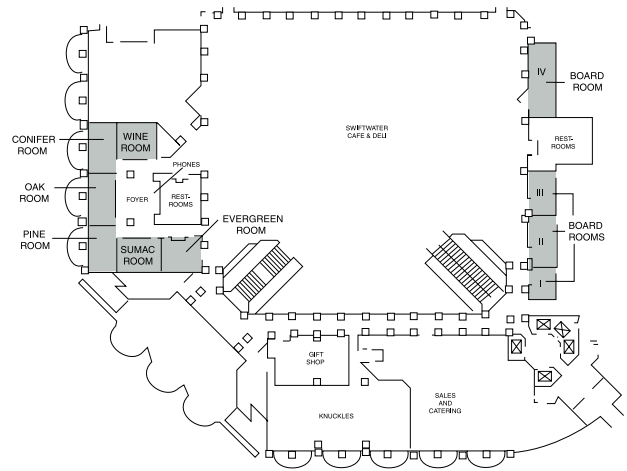

### DIRECTIONS

From San Francisco Int'l Airport (2 miles): Take 101 South. Exit Millbrae Ave. East. Turn right at stoplight onto Bayshore Hwy. Proceed through 4 stoplights. Hotel is on right.

ATRIUM FLOOR

LOBBY FLOOR